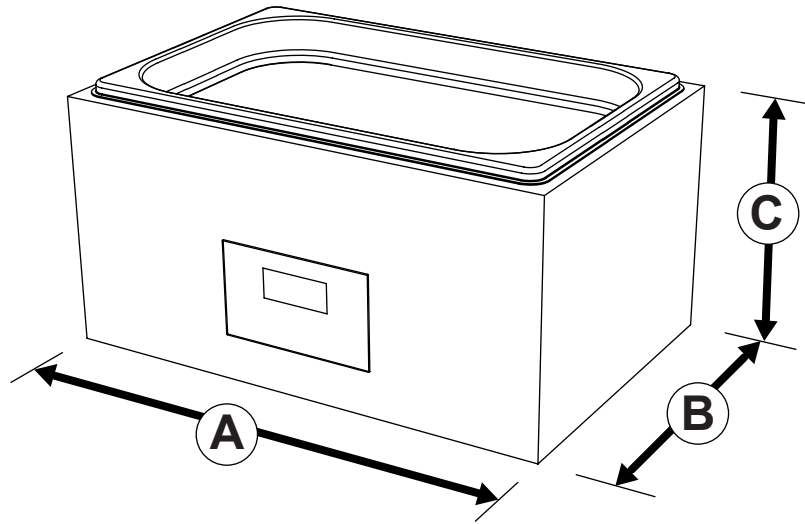

Overall dimensions

Packed weight: 4kg
Product weight: 3kg

Packed dimensions;
A 445mm
B 325mm
C 300mm

Product dimensions;
A 335mm
B 215mm
C 200mm

Working Area

D	298mm (at opening)
D	281mm (at tray height)
E	148mm (at opening)
E	131mm (at tray height)
F	150mm
G	132mm
H	150mm
I	191mm

Vessel capacity with tank lid

	Diameter	Height	Max. no in bath
Duran 21-801: 100ml	56mm	105mm	8
Duran 21-801: 150ml	62mm	110mm	8
Duran 21-801: 250ml	70mm	143mm	6s
Duran 21-801: 500ml	86mm	181mm	0
Duran 21-801: 750ml	95mm	203mm	0
Duran 21-801: 1000ml	101mm	230mm	0
Duran 21-801: 2000ml	136mm	265mm	0

Vessel capacity without tank lid

	Diameter	Height	Max. no in bath
Duran 21-801: 100ml	56mm	105mm	8
Duran 21-801: 150ml	62mm	110mm	8
Duran 21-801: 250ml	70mm	143mm	6s
Duran 21-801: 500ml	86mm	181mm	3
Duran 21-801: 750ml	95mm	203mm	2
Duran 21-801: 1000ml	101mm	230mm	2
Duran 21-801: 2000ml	136mm	265mm	0