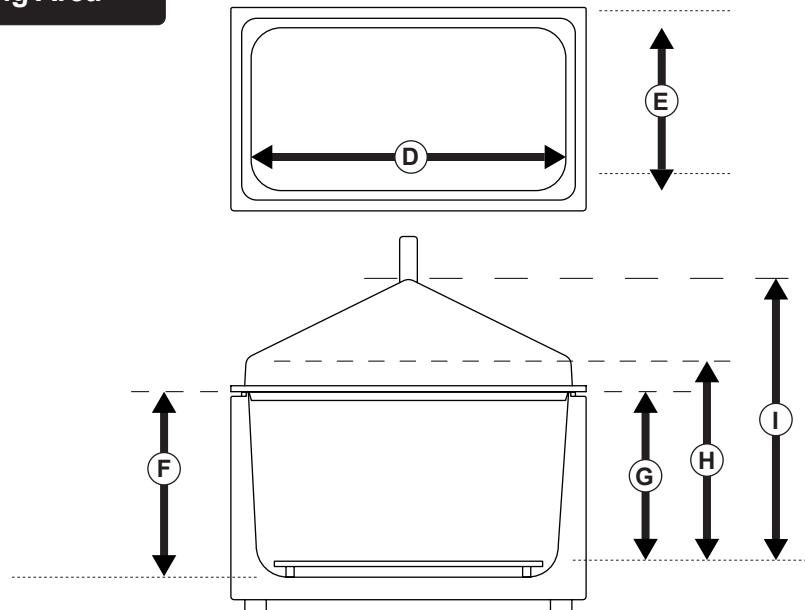

Overall dimensions

Packed weight: 4kg
Product weight: 3kg

Packed dimensions;
A 445mm
B 325mm
C 300mm

Product dimensions;
A 335mm
B 215mm
C 200mm

Working Area

D	298mm (at opening)
D	281mm (at tray height)
E	148mm (at opening)
E	131mm (at tray height)
F	150mm
G	132mm
H	150mm
I	191mm

Vessel capacity with tank lid

	Diameter	Height	Max. no in bath
Duran 21-801: 100ml	56mm	105mm	8
Duran 21-801: 150ml	62mm	110mm	8
Duran 21-801: 250ml	70mm	143mm	6s
Duran 21-801: 500ml	86mm	181mm	0
Duran 21-801: 750ml	95mm	203mm	0
Duran 21-801: 1000ml	101mm	230mm	0
Duran 21-801: 2000ml	136mm	265mm	0

Vessel capacity without tank lid

	Diameter	Height	Max. no in bath
Duran 21-801: 100ml	56mm	105mm	8
Duran 21-801: 150ml	62mm	110mm	8
Duran 21-801: 250ml	70mm	143mm	6s
Duran 21-801: 500ml	86mm	181mm	3
Duran 21-801: 750ml	95mm	203mm	2
Duran 21-801: 1000ml	101mm	230mm	2
Duran 21-801: 2000ml	136mm	265mm	0

s - staggered to fit maximum number